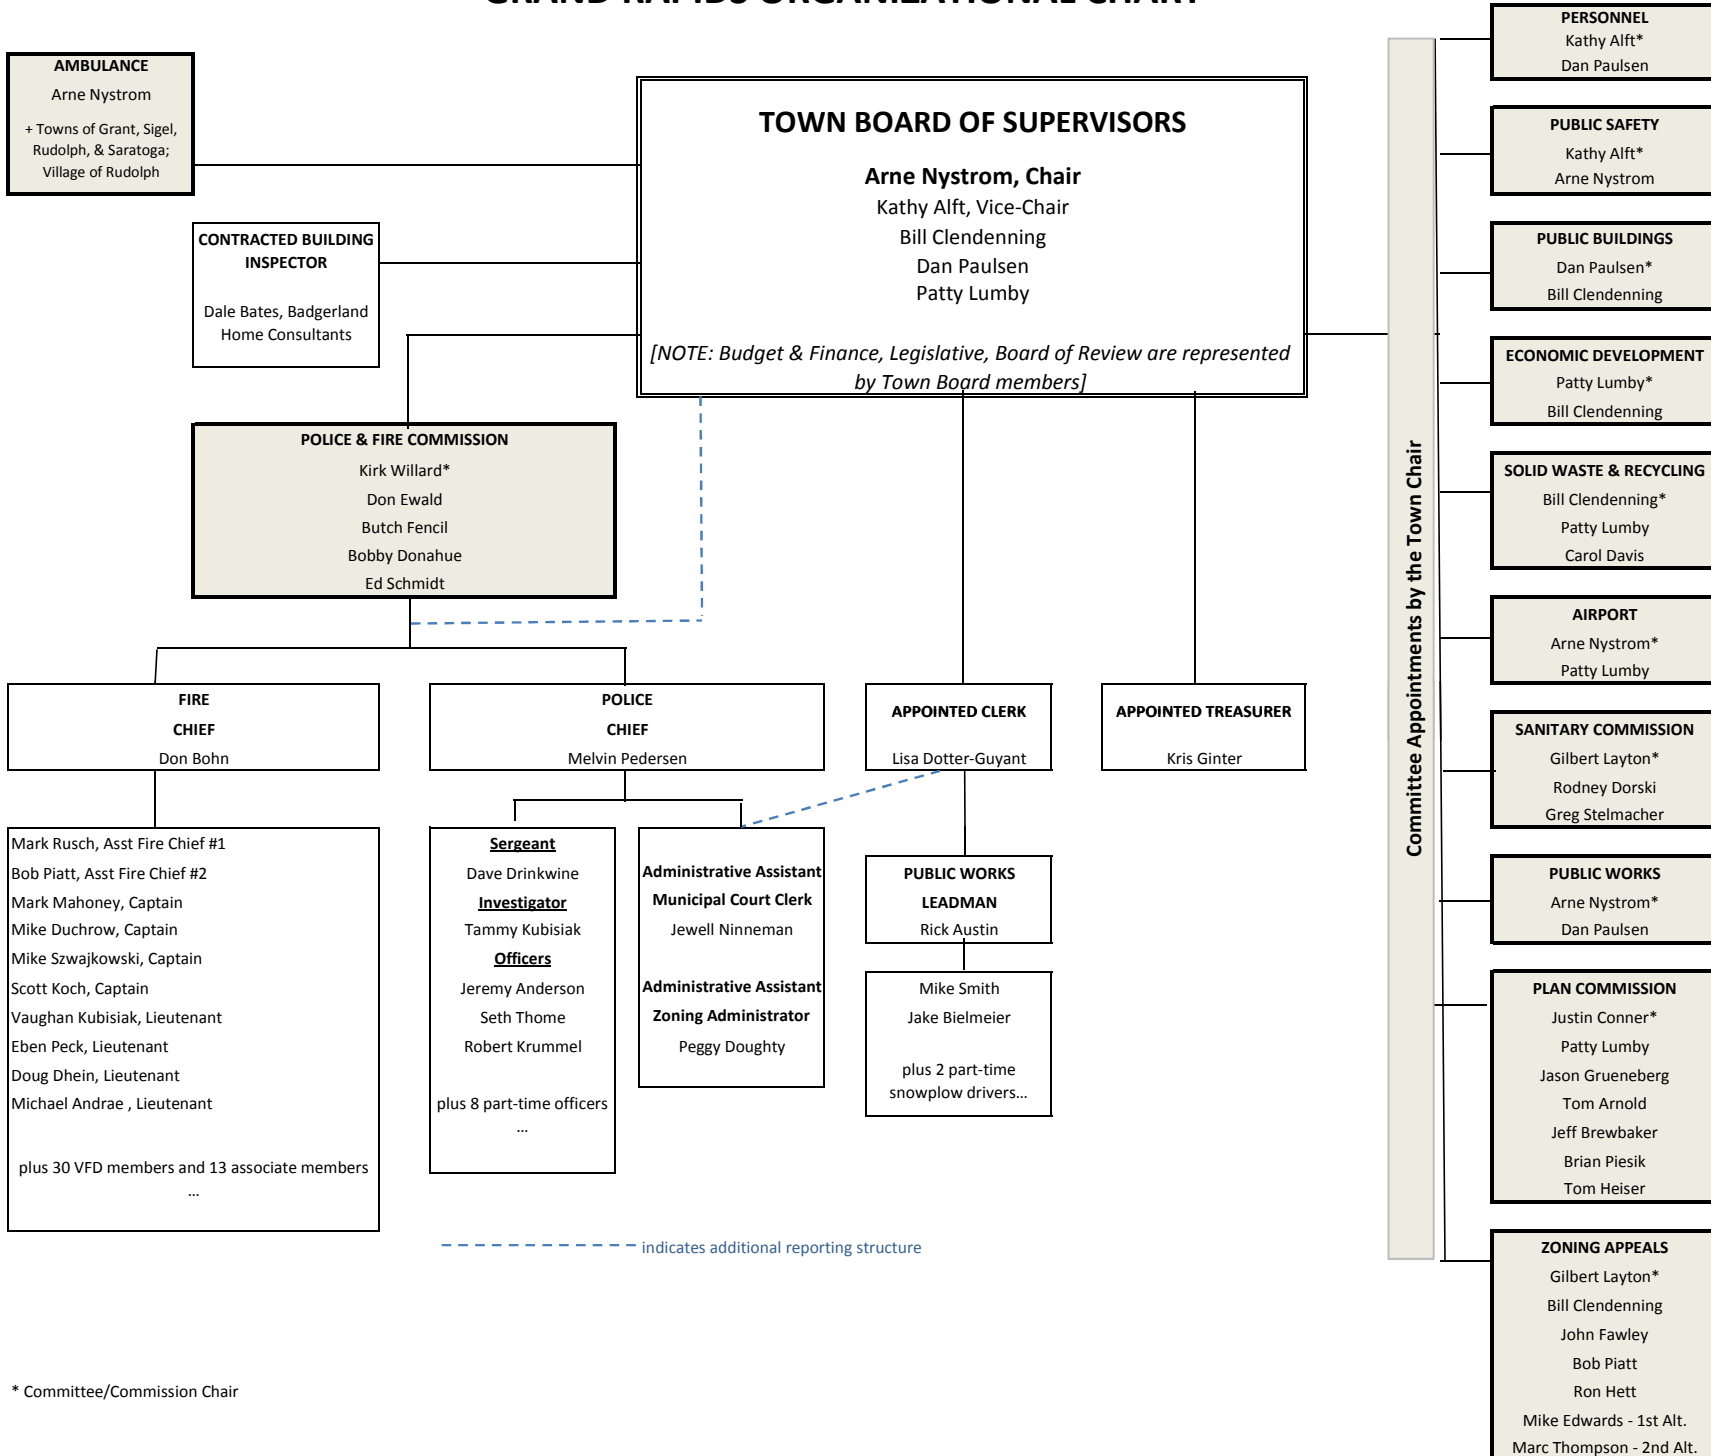

GRAND RAPIDS ORGANIZATIONAL CHART

* Committee/Commission Chair